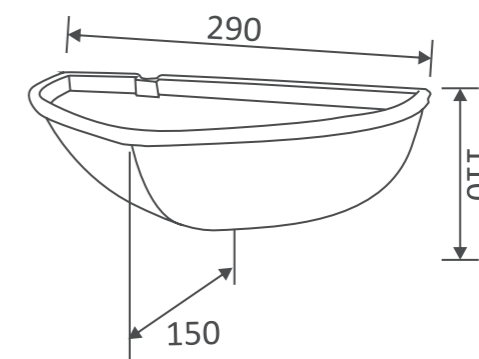

El modelo ha sido dotado con la nueva carcasa de inyección en policarbonato, destaca su gran resistencia tanto a los impactos como al paso del tiempo.

Es totalmente silencioso e inócuo con el medio ambiente. La eliminación por film consigue unos rendimientos excepcionales. Nuestro exclusivo sistema patentado impide al insecto posarse sobre el tubo.

Insectrap Decó, the smallest model of the range, it's the best solution to protect small rooms against insect sting, without the use of insecticide chemical products, or sudden spark noises.

The model has been equipped with the new injection polycarbonate cover, makes it highly resistant to impacts as much over time.

It is totally silent and safe to the environment. Removal by film achieves exceptional performance. Our exclusive patented system prevents the insect alight on the tube.

Modelo Model	DECÓ 600	DECÓ 1100
Referencia Reference	IT0600M	IT1100M
Potencia Power	1x6W	1x11W
Voltaje Voltage	230 V.A.C/50Hz	
Film	Adhesivo / Adhesive 0,02m²	
Instalación Mounting	Mural / Sobremesa Wall / Stand	
Acabado Finish	Policarbonato Polycarbonate	
Dimensiones Dimensions	290x150x110mm	
Peso Weight	0,4Kg	
Cobertura Coverage	45m²	60m²

Componentes fabricados en policarbonato, material altamente resistente y excelentes propiedades ignífugas