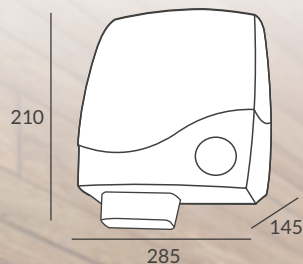

SI0155X

PICCOLO está concebido especialmente para cuartos de baño de reducidas dimensiones.

Está disponible en 3 versiones; Sensor, con activación por pulsador; y dos versiones Radar, con activación por proximidad y equipado con puntero LED. En la versión Radar, sólo consume la energía necesaria, al retirar las manos el aparato se detiene automáticamente.

PICCOLO is specially designed for small bathrooms.

It is available in 3 versions; Sensor, with push button activation; and two Radar versions, with proximity activation and equipped with LED pointer. In the Radar version, it only consumes the necessary energy; when the hands are removed, the device stops automatically. disconnects itself when the user withdraws his hands from underneath it.