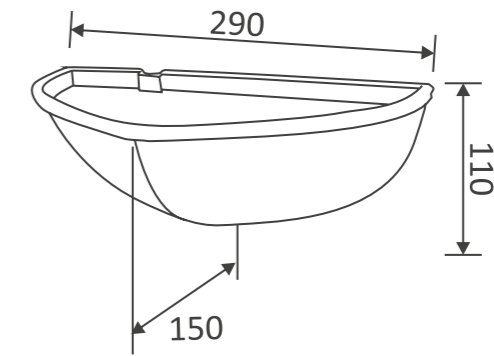

El modelo ha sido dotado con la nueva carcasa de inyección en policarbonato, destaca su gran resistencia tanto a los impactos como al paso del tiempo.

Es totalmente silencioso e inocuo con el medio ambiente. La eliminación por film consigue unos rendimientos excepcionales. Nuestro exclusivo sistema patentado impide al insecto posarse sobre el tubo.

Insectrap Decó, the smallest model of the range, it's the best solution to protect small rooms against insect sting, without the use of insecticide chemical products, or sudden spark noises.

The model has been equipped with the new injection polycarbonate cover, makes it highly resistant to impacts as much over time.

It is totally silent and safe to the environment. Removal by film achieves exceptional performance. Our exclusive patented system prevents the insect alight on the tube.

Modelo Model	DECÓ 600	DECÓ 1100
Referencia Reference	IT0600M	IT1100M
Potencia Power	1x6W	1x11W
Voltaje Voltage	230 V.A.C/50Hz	
Film	Adhesivo / Adhesive 0,02m²	
Instalación Mounting	Mural / Sobremesa Wall / Stand	
Acabado Finish	Policarbonato Polycarbonate	
Dimensiones Dimensions	290x150x110mm	
Peso Weight	0,4Kg	
Cobertura Coverage	45m²	60m²

Componentes fabricados en policarbonato, material altamente resistente y con excelentes propiedades ignífugas