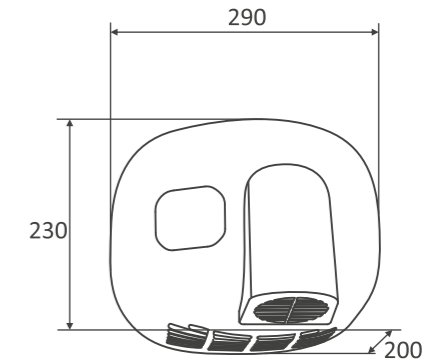

Secamax HARDFLOW Pro

HARDFLOW PRO equipa un motor de altas prestaciones que le permite un uso continuado durante las 24 horas del día. Su turbina es capaz de hacer circular el aire a más de 165 Km/h con un caudal de más de 730 m³/h. El elevado rendimiento de nuestro secamanos lo sitúa entre los más potentes del mercado.

Toda la gama HARDFLOW PRO posee un índice de protección de envoltorio IP23 que lo hace ideal para ser instalado con seguridad en un baño público. Completamente antivandálico tanto en su exterior como en su interior, HARDFLOW PRO equipa circuitos de autoprotección frente a actos malintencionados.

Su nuevo circuito electrónico inteligente reduce la temperatura de salida del aire en función del tiempo de secado a fin de que la sensación térmica sea la misma durante todo el proceso. Todos nuestros secamanos se fabrican según la norma UNE-EN 60335 referente a seguridad de aparatos electrodomésticos.

HARDFLOW PRO equips a high-performance engine which allow it to run a 24h non stop without any problem. Its turbine is capable of blow air at a speed of 165km/h and an air flow volume of 730m³/h. The high performance of our hand dryer turns it into one of the most powerful of the market.

The whole HARDFLOW range features an Ip23 Index of Production which makes it perfect to install in public bathrooms facilities. It is fully anti-vandal ready, thanks to its tough Stainless Steel casing and its protection electronic circuit.

Its new intelligent electronic circuit reduces the air temperature outlet according to the drying duration in order to keep the same thermal feeling during to whole drying process. All our hand dryers are manufactured according to UNE-EN60335 Standard for safety in electrical appliances.